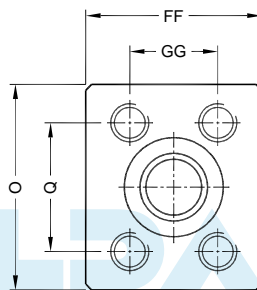

Buttweld Solid Flanges

HBO / HBOC

Dimensions in mm

Mounting Interface conforms to ISO 6162

Flanges
Model : HBO

Counter Flanges
Model : HBOC

High Pressure Series (Code 62)

Part No. Flanges	Part No. Counter Flanges	Size	Pipe Sch	Pr (bar)	ØM	ØD	O	Q	FF	GG	L5	i	L	O' Ring (Viton) 90 ± 5 Shore	Hex. bolts (10.9)
HBO-21.3-160	HBOC-21.3-160	1/2"	160	414	21.3	12	56	40.5	45	18.2	18	12	32	19.0 x 3.55	M8 x 30
HBO-26.6-160	HBOC-26.6-160	3/4"	160	414	26.6	16	71	50.8	51	23.8	20	15	32	25.0 x 3.55	M10x35
HBO-33.4-160	HBOC-33.4-160	1"	160	401	33.4	21	81	57.2	57	27.8	22	18	32	32.5 x 3.55	M12x40
HBO-42.2-160	HBOC-42.2-160	1.1/4"	160	310	42.2	30	95	66.6	70	31.8	22	18	32	37.5 x 3.55	M12x40
HBO-42.2-XXS	HBOC-42.2-XXS		XXS	414		23									
HBO-48.3-160	HBOC-48.3-160	1.1/2"	160	317	48.3	34	113	79.3	83	36.5	21	24	38	47.5 x 3.55	M16x45
HBO-48.3-XXS	HBOC-48.3-XXS		XXS	414		28									
HBO-60.3-160	HBOC-60.3-160	2"	160	324	60.3	43	133	96.8	102	44.5	30	30	45	56.0 x 3.55	M20x60
HBO-60.3-XXS	HBOC-60.3-XXS		XXS	414		38									
HBO-73.0-160	HBOC-73.0-160	2 1/2"	160	296	73.0	54	175	123.8	127	58.7	32	33	51	69.0 x 3.55	M22x65
HBO-73.0-XXS	HBOC-73.0-XXS		XXS	414	73.0	45	175	123.8	127	58.7	32	33	51	69.0 x 3.55	M22x65
HBO-88.9-160	HBOC-88.9-160	3"	160	288	88.9	66	216	152.4	153	71.4	35	45	63	85.0 x 3.55	M30x80
HBO-88.9-XXS	HBOC-88.9-XXS		XXS	414		58									