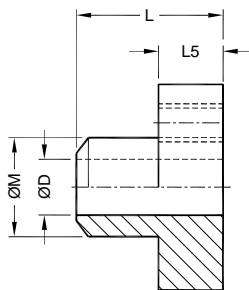

Buttweld Solid Flanges

HBO / HBOC

Dimensions in mm

Mounting Interface conforms to ISO 6162

Flanges
Model : HBO

Counter Flanges
Model : HBOC

High Pressure Series (Code 62)

Part No. Flanges	Part No. Counter Flanges	Size	Pipe Sch	Pr (bar)	ØM	ØD	O	Q	FF	GG	L5	i	L	O' Ring (Viton) 90 ± 5 Shore	Hex. bolts (10.9)
HBO-21.3-160	HBOC-21.3-160	1/2"	160	414	21.3	12	56	40.5	45	18.2	18	12	32	19.0 x 3.55	M8 x 30
HBO-26.6-160	HBOC-26.6-160	3/4"	160	414	26.6	16	71	50.8	51	23.8	20	15	32	25.0 x 3.55	M10x35
HBO-33.4-160	HBOC-33.4-160	1"	160	401	33.4	21	81	57.2	57	27.8	22	18	32	32.5 x 3.55	M12x40
HBO-42.2-160	HBOC-42.2-160	1.1/4"	160	310	42.2	30	95	66.6	70	31.8	22	18	32	37.5 x 3.55	M12x40
HBO-42.2-XXS	HBOC-42.2-XXS		XXS	414		23									
HBO-48.3-160	HBOC-48.3-160	1.1/2"	160	317	48.3	34	113	79.3	83	36.5	21	24	38	47.5 x 3.55	M16x45
HBO-48.3-XXS	HBOC-48.3-XXS		XXS	414		28									
HBO-60.3-160	HBOC-60.3-160	2"	160	324	60.3	43	133	96.8	102	44.5	30	30	45	56.0 x 3.55	M20x60
HBO-60.3-XXS	HBOC-60.3-XXS		XXS	414		38									
HBO-73.0-160	HBOC-73.0-160	2 1/2"	160	296	73.0	54	175	123.8	127	58.7	32	33	51	69.0 x 3.55	M22x65
HBO-73.0-XXS	HBOC-73.0-XXS		XXS	414	73.0	45	175	123.8	127	58.7	32	33	51	69.0 x 3.55	M22x65
HBO-88.9-160	HBOC-88.9-160	3"	160	288	88.9	66	216	152.4	153	71.4	35	45	63	85.0 x 3.55	M30x80
HBO-88.9-XXS	HBOC-88.9-XXS		XXS	414		58									