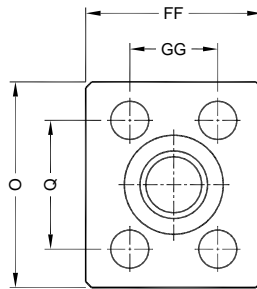

Buttweld Solid Flanges

HBO / HBOC

Dimensions in mm

Mounting Interface conforms to ISO 6162

Flanges
Model : HBO