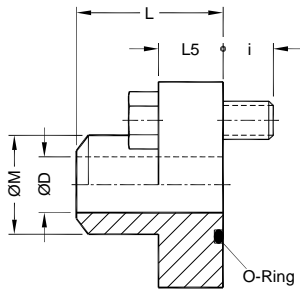

Buttweld Solid Flanges

HBO / HBOC

Dimensions in mm

Mounting Interface conforms to ISO 6162

Flanges
Model : HBO