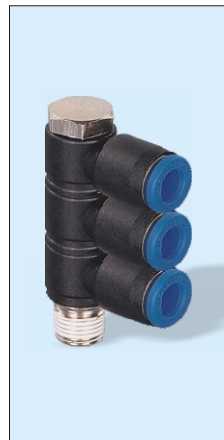

Bulk Head Female Connector

Tube OD (in mm)	Thread	Model No.
Ø6	G1/4	WP2520661
Ø8		WP2520861

Single Swivel (Hexagon Head)

Tube OD (in mm)	Thread	Model No.
Ø4	M5	WS0110470
	R1/8	WS0110450
Ø6	M5	WS0110670
	R1/8	WS0110650
Ø8	R1/4	WS0110651
	R1/8	WS0110850
	R1/4	WS0110851
Ø10	R3/8	WS0110852
	R1/2	WS0110853
	R1/4	WS0111051
Ø12	R3/8	WS0111052
	R1/2	WS0111053
Ø12	R3/8	WS0111252
	R1/2	WS0111253

Single Swivel (Socket Head)

Tube OD (in mm)	Thread	Model No.
Ø4	M5	WS0210470
	R1/8	WS0210450
Ø6	M5	WS0210670
	R1/8	WS0210650
Ø8	R1/4	WS0210651
	R1/8	WS0210850
	R1/4	WS0210851
Ø10	R3/8	WS0210852
	R1/2	WS0210853
	R1/4	WS0211051
Ø12	R3/8	WS0211052
	R1/2	WS0211053
Ø12	R3/8	WS0211252
	R1/2	WS0211253

Double Swivel (Hexagon Head)

Tube OD (in mm)	Thread	Model No.
Ø4	M5	WS0120470
	R1/8	WS0120450
Ø6	M5	WS0120670
	R1/8	WS0120650
Ø8	R1/4	WS0120651
	R1/8	WS0120850
	R1/4	WS0120851
Ø10	R3/8	WS0120852
	R1/2	WS0120853
	R1/4	WS0121051
Ø12	R3/8	WS0121052
	R1/2	WS0121053
Ø12	R3/8	WS0121252
	R1/2	WS0121253

Triple Swivel (Hexagon Head)

Tube OD (in mm)	Thread	Model No.
Ø4	M5	WS0130470
	R1/8	WS0130450
Ø6	M5	WS0130670
	R1/8	WS0130650
Ø8	R1/4	WS0130651
	R1/8	WS0130850
	R1/4	WS0130851
Ø10	R3/8	WS0130852
	R1/2	WS0130853
	R1/4	WS0131051
Ø12	R3/8	WS0131052
	R1/2	WS0131053
Ø12	R3/8	WS0131252
	R1/2	WS0131253