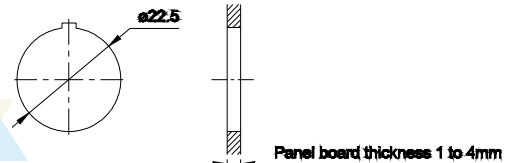

Technical Specifications

Model	DS2
Type	3/2 & 5/2
Design	Spool type
Port Size	Inlet, Outlet, Exhaust - G1/8
Medium	Compressed air - Dry, filtered, lubricated
Working Pressure range	1 - 8 bar
Panel board thickness	1 to 4mm
Recommended oil for lubrication	ISO VG32 (Servo system 32)
Ambient / Medium temperature	5° - 60° C
Flow®	450 lts/min
Materials of construction	Aluminium, Nitrile, Engineering plastics

Mounting hole dia