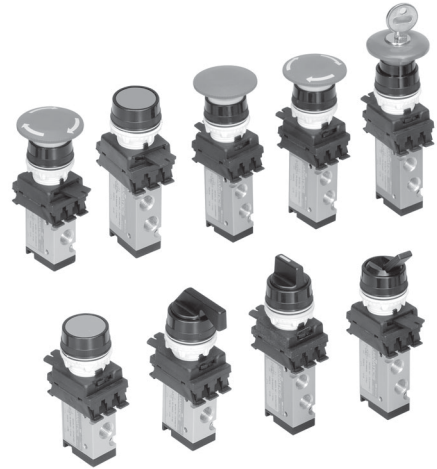

# MANUAL OPERATED VALVE - 1/8

### PANEL MOUNTING VALVE - G1/8

#### Features

- ❑ Spool design
- ❑ Suitable for Panel mounting
- ❑ Mounting provision for individual unit
- ❑ Basic unit common for all the switches
- ❑ Wide range of switches available

#### Technical Specifications

Model	DS2
Type	3/2 & 5/2
Design	Spool type
Port Size	Inlet, Outlet, Exhaust - G1/8
Medium	Compressed air - Dry, filtered, lubricated
Working Pressure range	1 - 8 bar
Panel board thickness	1 to 4mm
Recommended oil for lubrication	ISO VG32 (Servo system 32)
Ambient / Medium temperature	5° - 60° C
Flow <sup>®</sup>	450 lts/min
Materials of construction	Aluminium, Nitrile, Engineering plastics